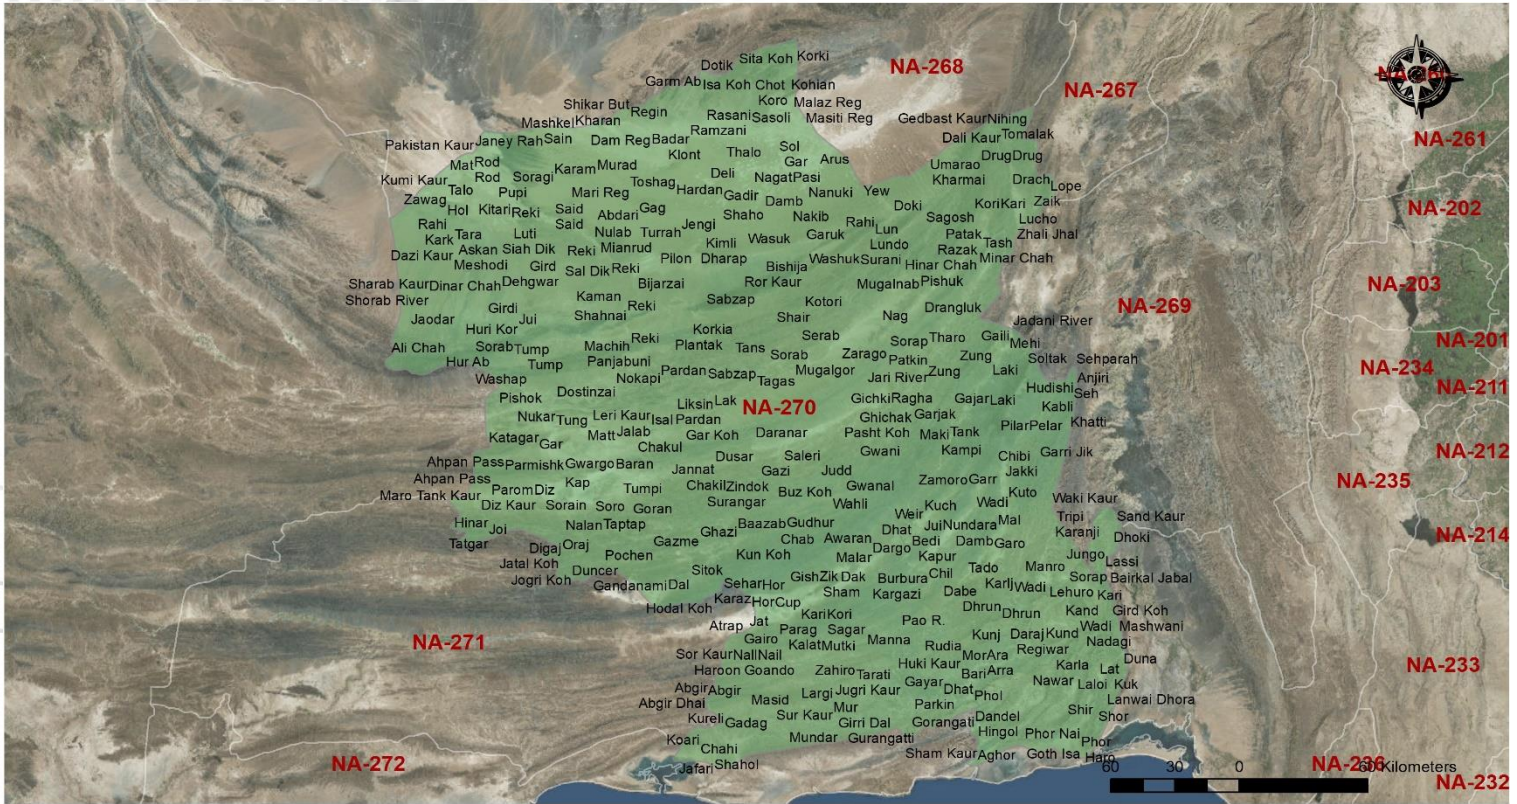

CONSTITUENCY PROFILE

NA-270 PANJGUR-CUM-WASHUK-CUM-AWARAN

BALUCHISTAN

CONSTITUENCY POPULATION

614,271

VOTER STATISTICS

Male

132,004

Female

99,581

Total

231,585

38%

of the total population are registered as voters

POLLING STATIONS

37

Male

36

Female

178

Combined

251

Total

Number of polling stations where registered voters exceed 1,200

AVERAGE VOTER AT POLLING STATION

923

AVERAGE VOTER AT POLLING BOOTH

351

LIST OF CONTESTING CANDIDATES

#	Name	Name of Political Party
1	Ehsanullah Reki	Balochistan Awami Party
2	Phullen	National Party
3	Haider Ali	Independent
4	Sardar Attaullah Dehani	Independent
5	Shehbaz Khan	Independent
6	Sabir Ali Baloch	Pakistan Peoples Party Parliamentarians
7	Abdul Qadir	Pakistan Muslim League (Nawaz)
8	Abdul Kareem Noshewani	Independent
9	Abdul Wadood	Allah-o-Akbar Tehreek
10	Attaullah Baloch	Muttahidda Majlis-e-Amal Pakistan
11	Ghulam Jan	Independent
12	Mohammad Ibrahim	Tehreek-e-Labaik Pakistan
13	Mohammad Akram	Pak Sarzameen Party
14	Mohammad Hanif	Balochistan National Party (Awami)
15	Meer Ahmed Nawaz Mohammad Hassni	Independent
16	Meer Nazeer Ahmed Baloch	Balochistan National Party